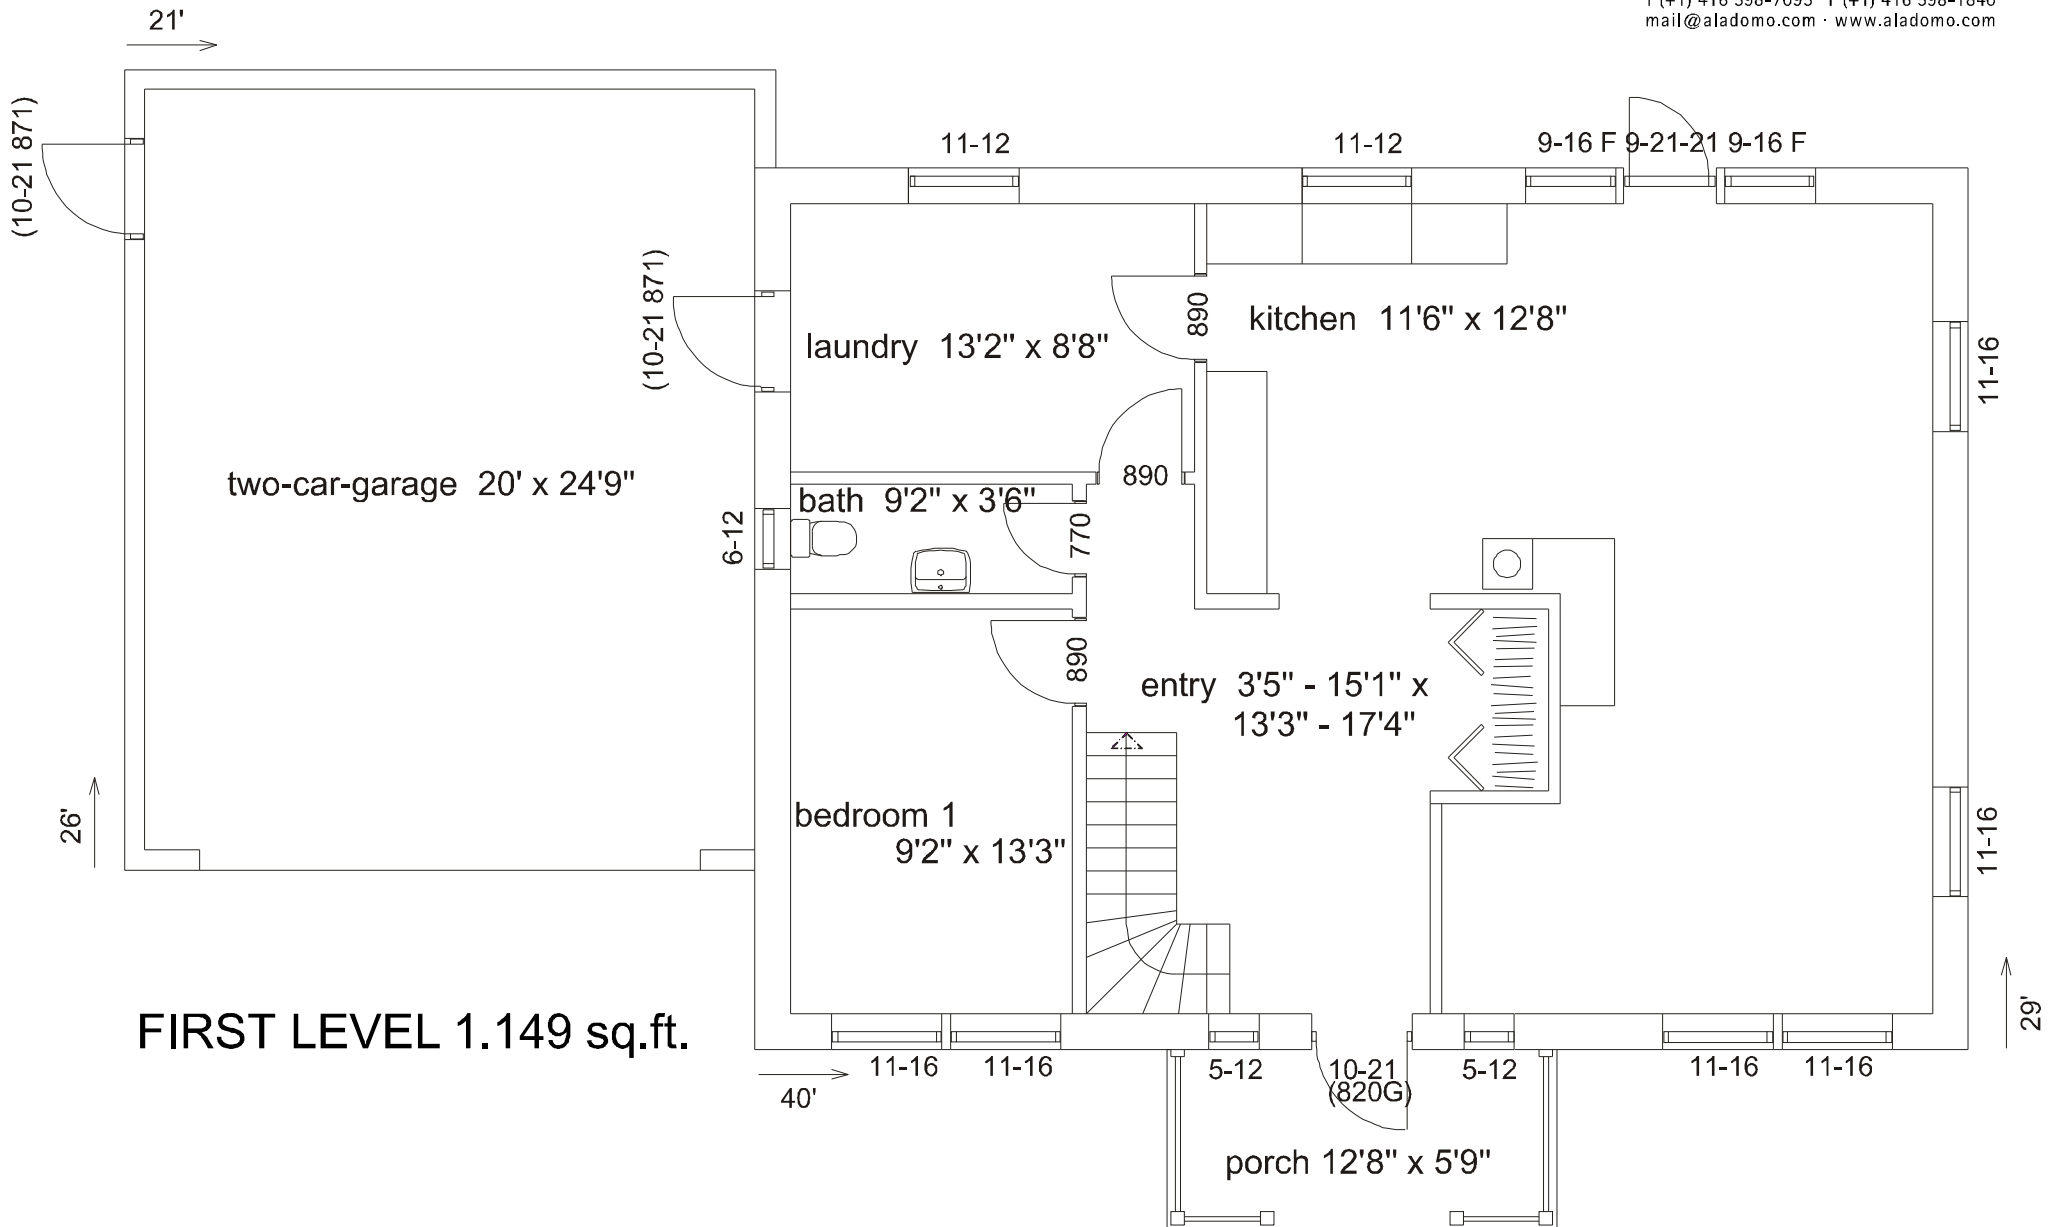

2155 square feet

Villa Stockholm

FIRST LEVEL 1.149 sq.ft.

Villa Stockholm

SECOND LEVEL 1.006 sq.ft.