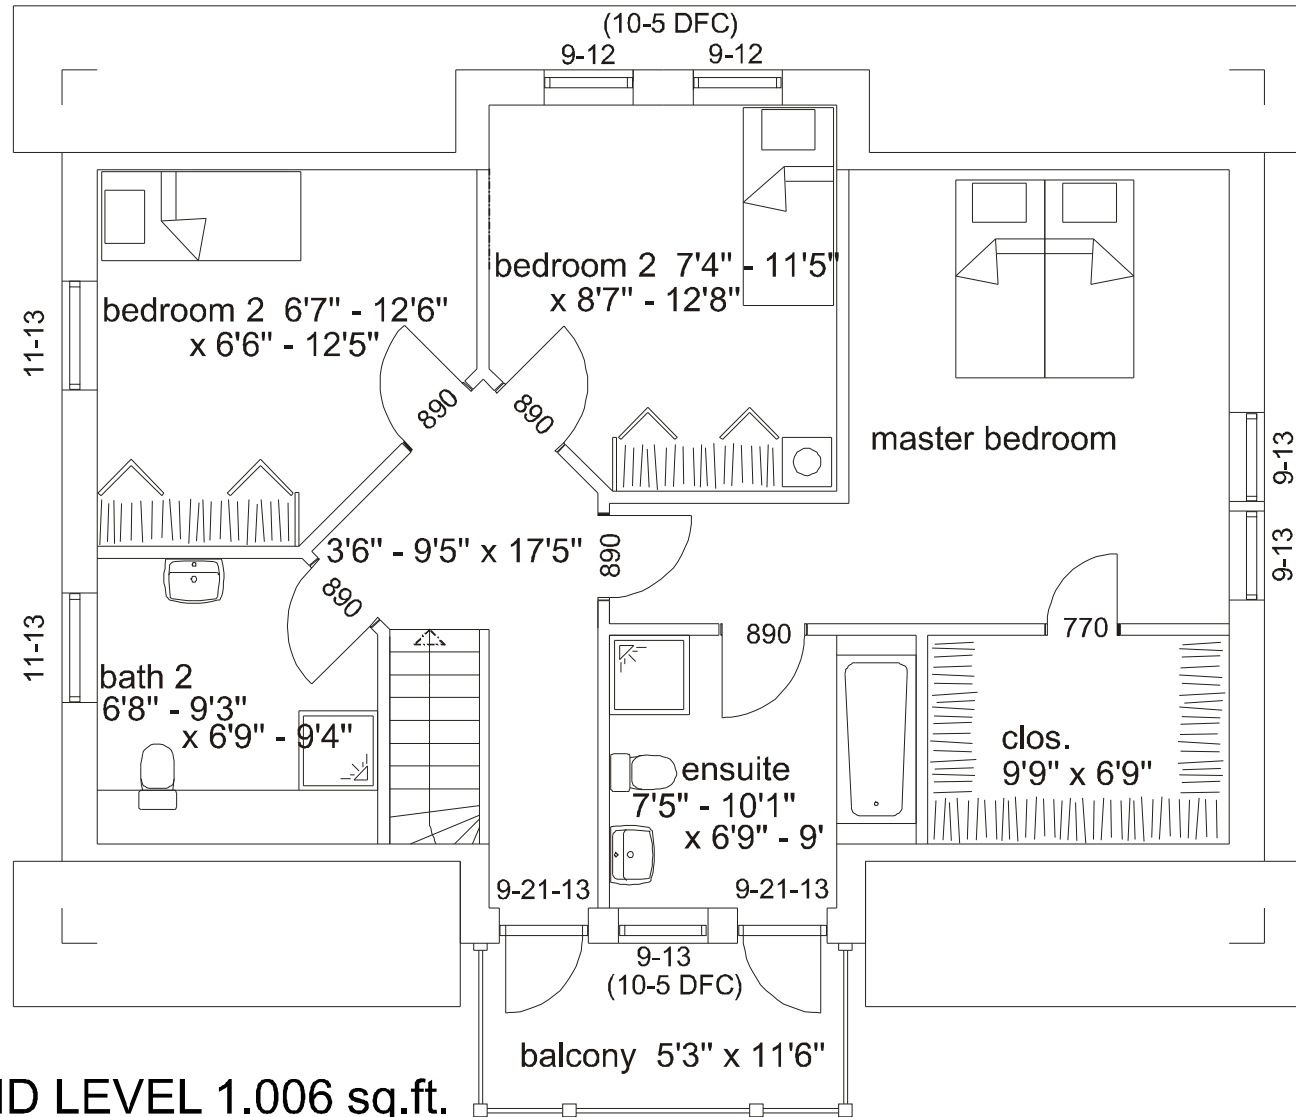

2155 square feet

Villa Stockholm

FIRST LEVEL 1.149 sq.ft.

Villa Stockholm

SECOND LEVEL 1.006 sq.ft.